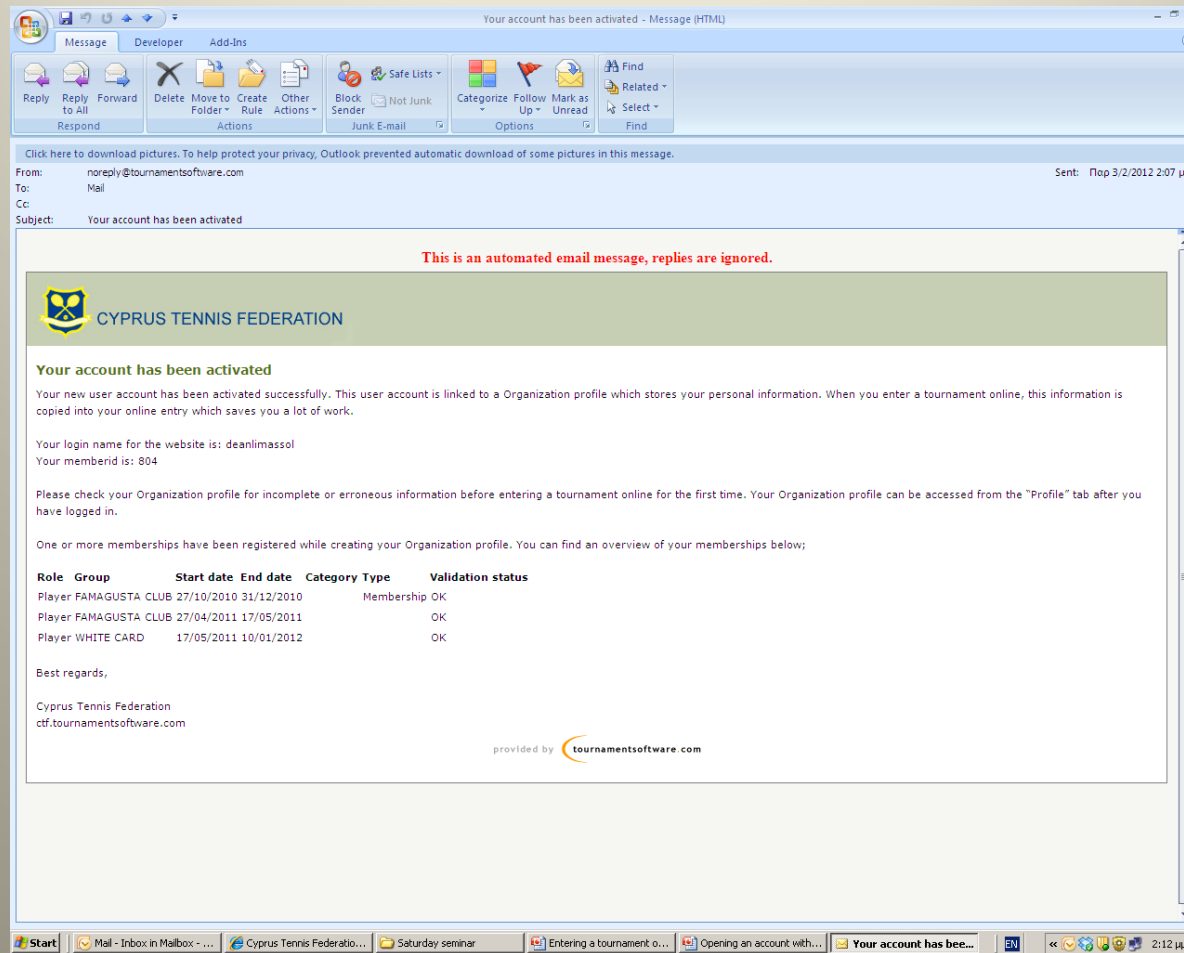

Receiving second e-mail confirming the activation