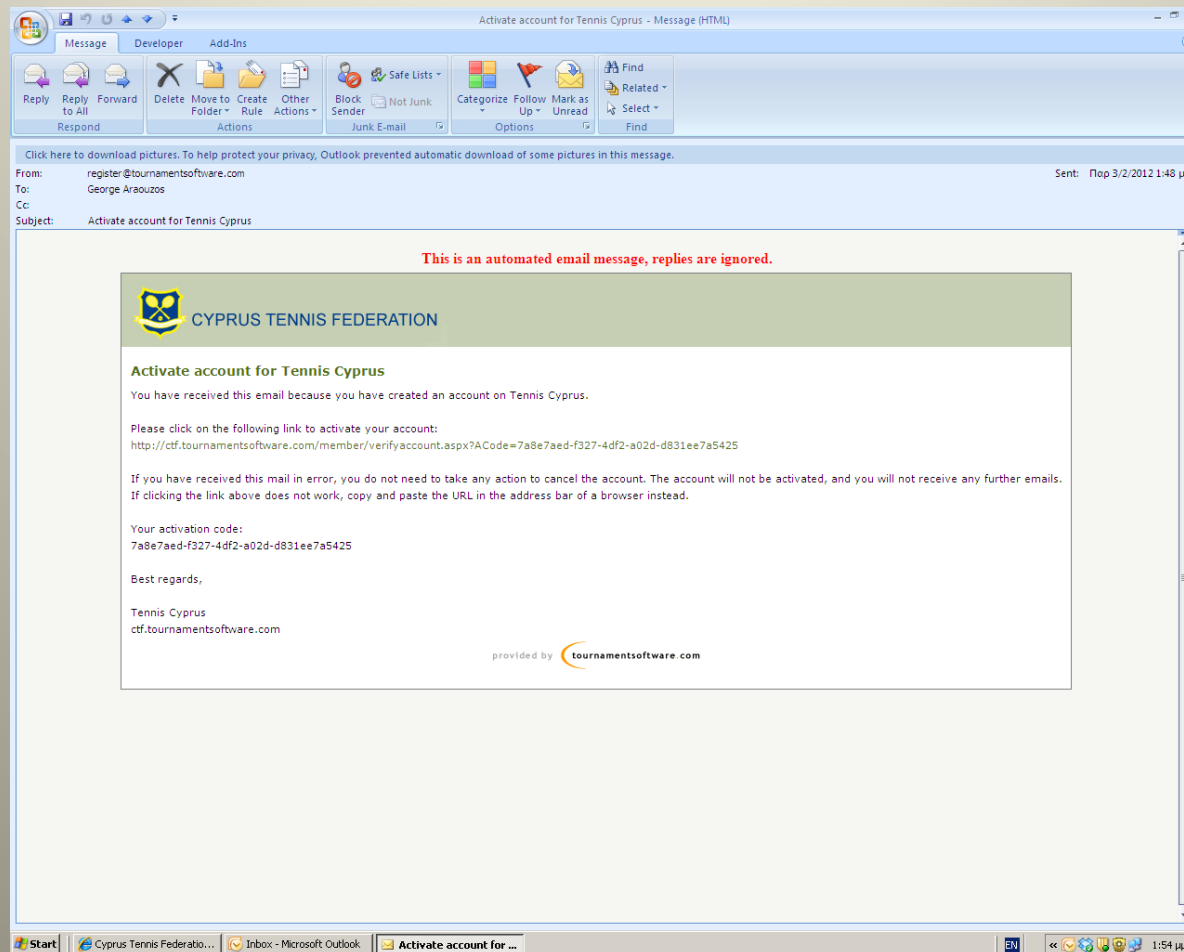

Receiving e-mail link to activate the account and requesting to press the link